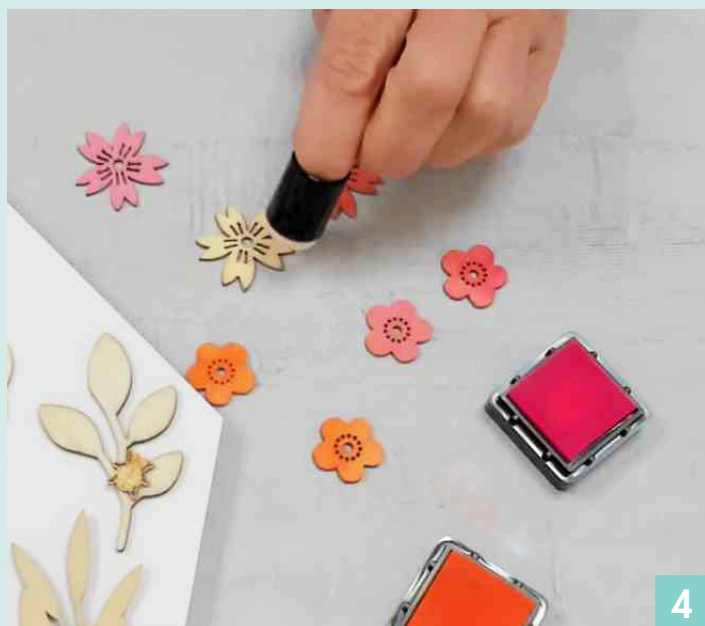

MATÉRIEL

- Fanion bois - Ref. 14003538
- Silhouettes - Ref. 14003519, 14003365
- Fleurs bois - Ref. 14002915
- Encreurs - Ref. 10005112
- Peinture Chalk - Ref. 22030024
- Doigts mousse - Ref. 18004092
- Pinceaux - Ref. 18004177
- Colle - Ref. 3L01670

► PAS-À-PAS

1

2

3

4